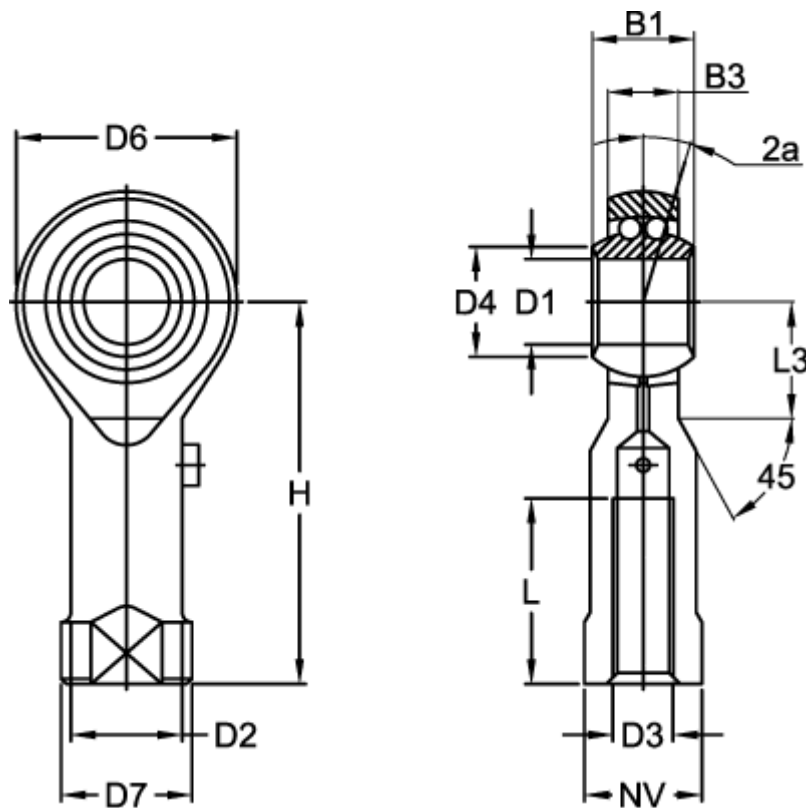

Data Sheet

Article number: 03707025

Description: Fluro rod end BRF 25 L
threaded left with ball bearing

Measures

Angel 2a = 5.0	D7 = 35
B1 = 31	Dynamic load C (N) = 11030
B3 = 22.00	H = 94
D1 = 25	L = 42
D2 = 30.0	L3 = 32
D3 = M24x2	Max rpm = 600
D4 = 29.5	NV = 30
D6 = 64	Static load (N) = 5680

Weight (kg) = 0.572